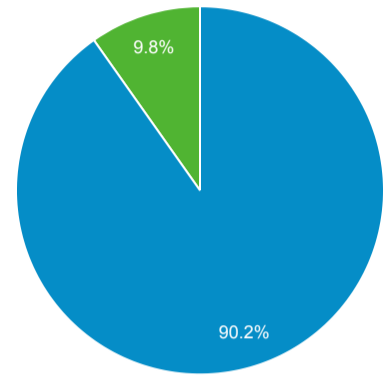

All Users
100.00% Users

Overview

■ New Visitor ■ Returning Visitor

| Language | Users | % Users |
|-----------|-------|---------|
| 1. el-gr | 2,926 | 51.91% |
| 2. en-us | 1,182 | 20.97% |
| 3. el | 1,044 | 18.52% |
| 4. en-gb | 321 | 5.69% |
| 5. en | 36 | 0.64% |
| 6. zh-cn | 31 | 0.55% |
| 7. de-de | 20 | 0.35% |
| 8. en-gr | 9 | 0.16% |
| 9. de | 6 | 0.11% |
| 10. fr-fr | 6 | 0.11% |