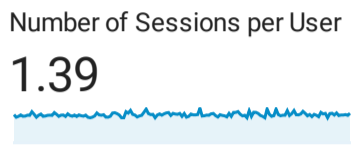

All Users
100.00% Users

Overview

■ New Visitor ■ Returning Visitor

| Language | Users | % Users |
|-----------|-------|---------|
| 1. el-gr | 2,926 | 51.91% |
| 2. en-us | 1,182 | 20.97% |
| 3. el | 1,044 | 18.52% |
| 4. en-gb | 321 | 5.69% |
| 5. en | 36 | 0.64% |
| 6. zh-cn | 31 | 0.55% |
| 7. de-de | 20 | 0.35% |
| 8. en-gr | 9 | 0.16% |
| 9. de | 6 | 0.11% |
| 10. fr-fr | 6 | 0.11% |