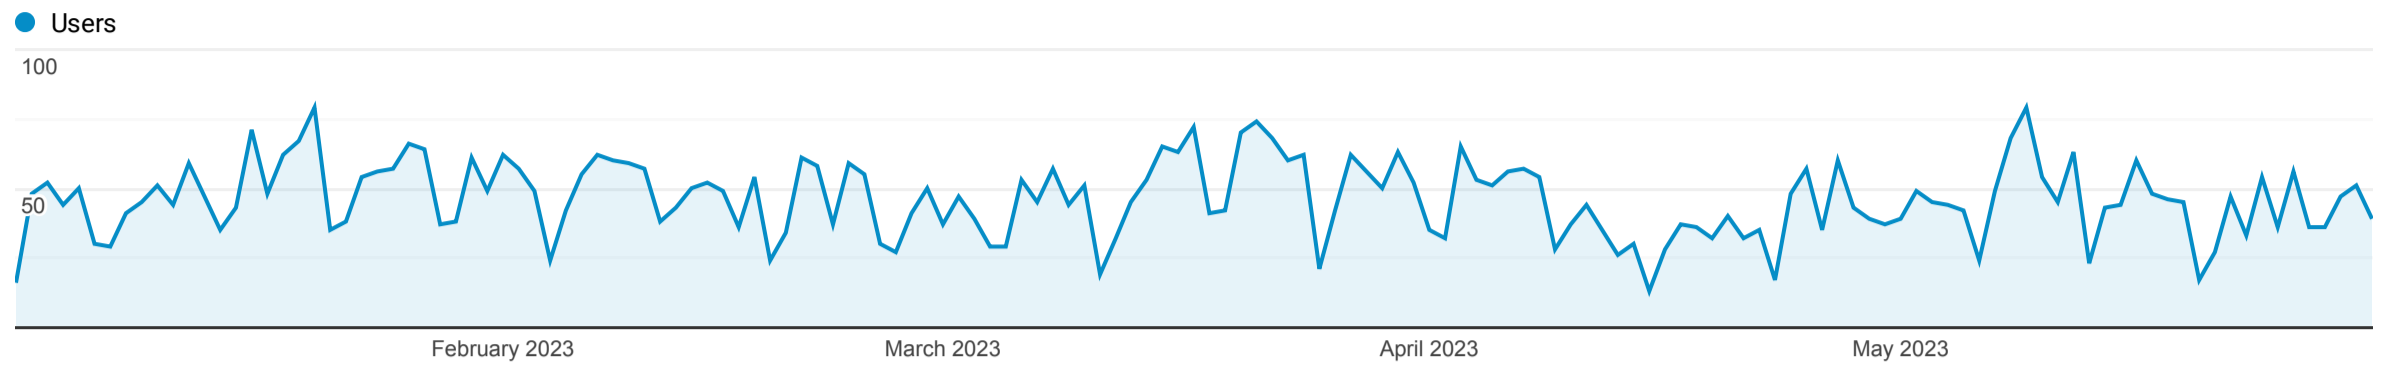

All Users
100.00% Users

Overview

■ New Visitor ■ Returning Visitor

| Language | Users | % Users |
|-----------|-------|---------|
| 1. el-gr | 2,926 | 51.91% |
| 2. en-us | 1,182 | 20.97% |
| 3. el | 1,044 | 18.52% |
| 4. en-gb | 321 | 5.69% |
| 5. en | 36 | 0.64% |
| 6. zh-cn | 31 | 0.55% |
| 7. de-de | 20 | 0.35% |
| 8. en-gr | 9 | 0.16% |
| 9. de | 6 | 0.11% |
| 10. fr-fr | 6 | 0.11% |