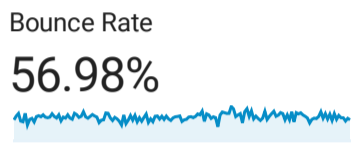

All Users
100.00% Users

Overview

■ New Visitor ■ Returning Visitor

| Language | Users | % Users |
|-----------|-------|---------|
| 1. el-gr | 2,926 | 51.91% |
| 2. en-us | 1,182 | 20.97% |
| 3. el | 1,044 | 18.52% |
| 4. en-gb | 321 | 5.69% |
| 5. en | 36 | 0.64% |
| 6. zh-cn | 31 | 0.55% |
| 7. de-de | 20 | 0.35% |
| 8. en-gr | 9 | 0.16% |
| 9. de | 6 | 0.11% |
| 10. fr-fr | 6 | 0.11% |