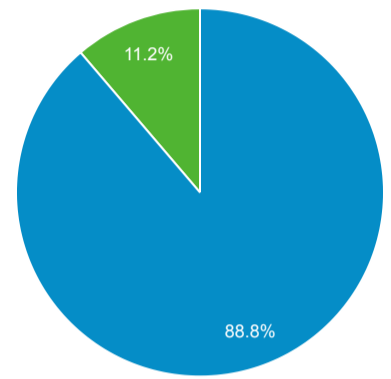

Users 1,148	New Users 1,089	Sessions 1,579	Number of Sessions per User 1.38
Pageviews 2,544	Pages / Session 1.61	Avg. Session Duration 00:01:46	Bounce Rate 57.82%

■ New Visitor ■ Returning Visitor