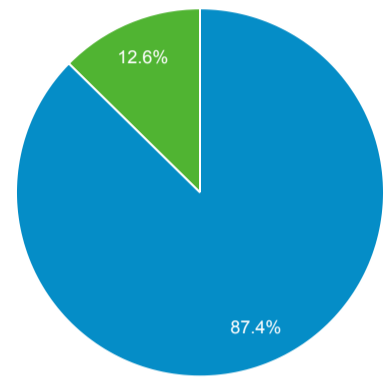

Users 1,285	New Users 1,209	Sessions 1,748	Number of Sessions per User 1.36
Pageviews 3,170	Pages / Session 1.81	Avg. Session Duration 00:01:46	Bounce Rate 56.01%

■ New Visitor ■ Returning Visitor