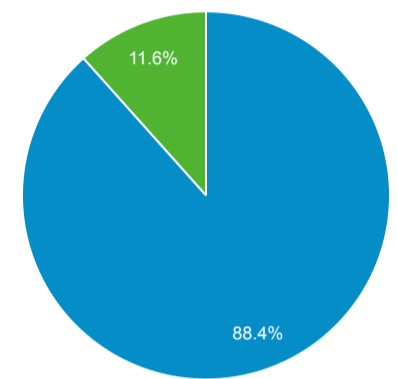

Users 1,391	New Users 1,309	Sessions 1,880	Number of Sessions per User 1.35
Pageviews 3,388	Pages / Session 1.80	Avg. Session Duration 00:01:51	Bounce Rate 61.60%

■ New Visitor ■ Returning Visitor