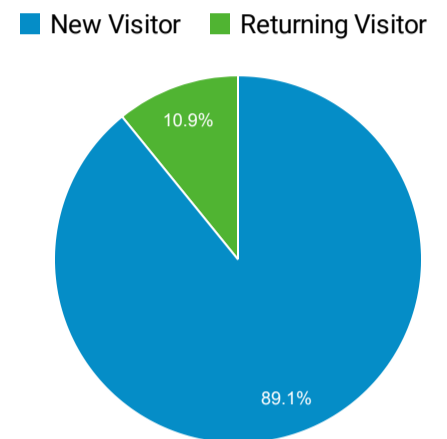

Audience Overview

Nov 1, 2022 - Nov 30, 2022

All Users
100.00% Users

Overview

Users 1,598	New Users 1,519	Sessions 2,133	Number of Sessions per User 1.33
Pageviews 3,607	Pages / Session 1.69	Avg. Session Duration 00:01:18	Bounce Rate 59.92%