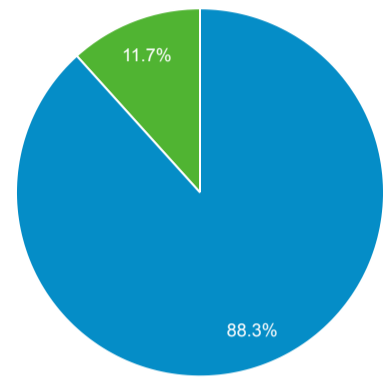

Audience Overview

Apr 1, 2022 - Apr 30, 2022

All Users
100.00% Users

Overview

Users 1,415	New Users 1,330	Sessions 1,872	Number of Sessions per User 1.32
Pageviews 3,437	Pages / Session 1.84	Avg. Session Duration 00:01:33	Bounce Rate 49.95%

■ New Visitor ■ Returning Visitor

Language

	Users	% Users
1. el-gr	524	36.95%
2. en-us	401	28.28%
3. en-gb	157	11.07%
4. el	150	10.58%
5. en	32	2.26%
6. zh-cn	16	1.13%
7. es-es	10	0.71%
8. fr-fr	10	0.71%
9. de	9	0.63%
10. id	9	0.63%