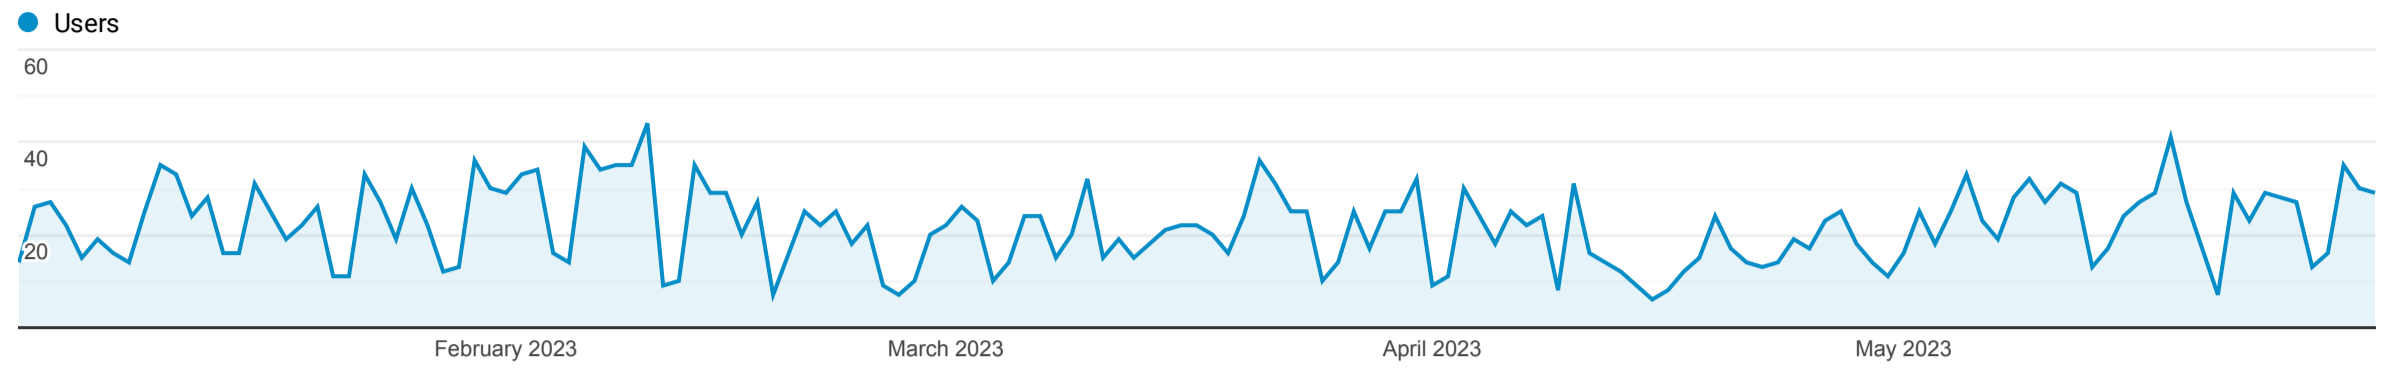

All Users
100.00% Users

Overview

Users 2,097	New Users 1,952	Sessions 3,836	Number of Sessions per User 1.83
Pageviews 6,493	Pages / Session 1.69	Avg. Session Duration 00:01:48	Bounce Rate 37.90%

■ New Visitor ■ Returning Visitor