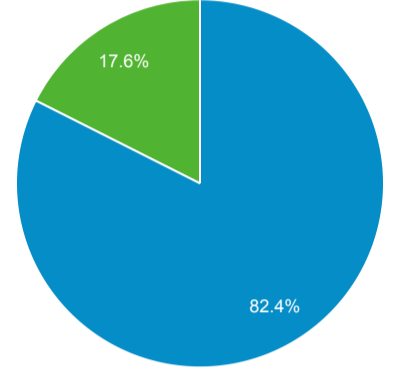

All Users
100.00% Users

Overview

Users 2,097	New Users 1,952	Sessions 3,836	Number of Sessions per User 1.83
Pageviews 6,493	Pages / Session 1.69	Avg. Session Duration 00:01:48	Bounce Rate 37.90%

■ New Visitor ■ Returning Visitor