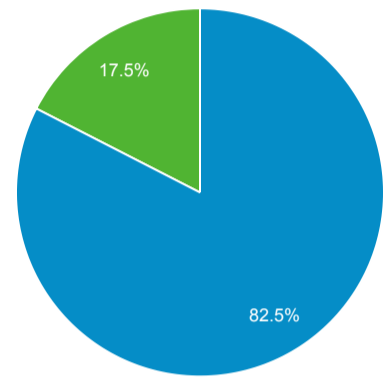

Users 652	New Users 586	Sessions 1,113	Number of Sessions per User 1.71
Pageviews 1,670	Pages / Session 1.50	Avg. Session Duration 00:01:29	Bounce Rate 45.82%

■ New Visitor ■ Returning Visitor