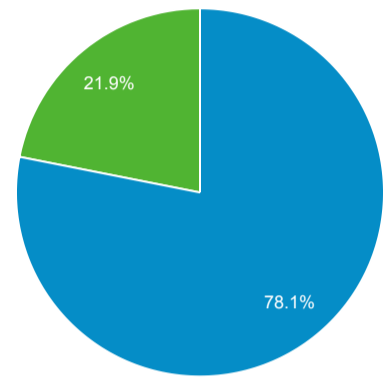

Users 524	New Users 453	Sessions 897	Number of Sessions per User 1.71
Pageviews 1,519	Pages / Session 1.69	Avg. Session Duration 00:02:13	Bounce Rate 39.80%

■ New Visitor ■ Returning Visitor