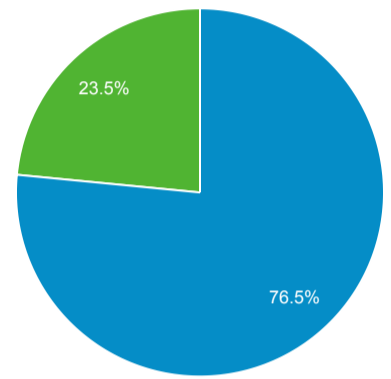

Audience Overview

Mar 1, 2023 - Mar 31, 2023

All Users
100.00% Users

Overview

Users 486	New Users 411	Sessions 780	Number of Sessions per User 1.60
Pageviews 1,332	Pages / Session 1.71	Avg. Session Duration 00:01:31	Bounce Rate 36.28%

■ New Visitor ■ Returning Visitor

Language	Users	% Users
1. el-gr	309	63.45%
2. en-us	91	18.69%
3. el	36	7.39%
4. en-gb	31	6.37%
5. en	7	1.44%
6. zh-cn	4	0.82%
7. de-de	3	0.62%
8. es-es	2	0.41%
9. el-de	1	0.21%
10. en-se	1	0.21%