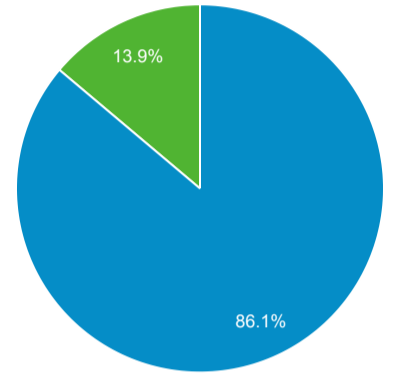

Users 561	New Users 510	Sessions 716	Number of Sessions per User 1.28
Pageviews 1,071	Pages / Session 1.50	Avg. Session Duration 00:01:04	Bounce Rate 47.49%

■ New Visitor ■ Returning Visitor