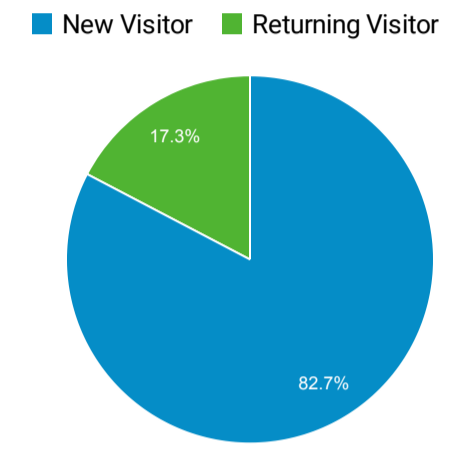

Audience Overview

Aug 1, 2022 - Aug 31, 2022

All Users
100.00% Users

Overview

Users 402	New Users 358	Sessions 605	Number of Sessions per User 1.50
Pageviews 825	Pages / Session 1.36	Avg. Session Duration 00:01:02	Bounce Rate 40.50%