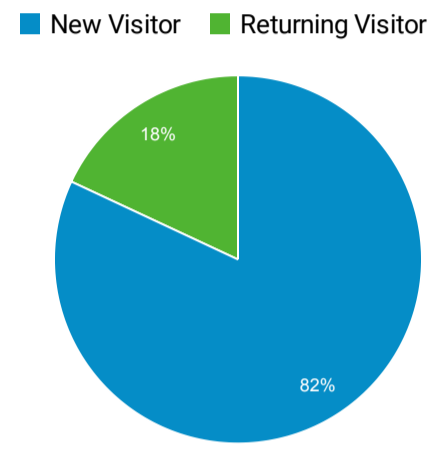

Audience Overview

Jun 1, 2022 - Jun 30, 2022

All Users
100.00% Users

Overview

Users 445	New Users 386	Sessions 748	Number of Sessions per User 1.68
Pageviews 1,126	Pages / Session 1.51	Avg. Session Duration 00:01:26	Bounce Rate 34.89%