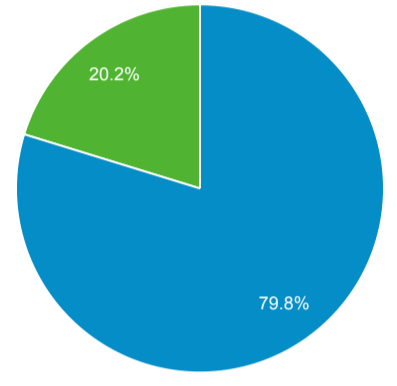

Audience Overview

Apr 1, 2022 - Apr 30, 2022

All Users
100.00% Users

Overview

Users 304	New Users 260	Sessions 511	Number of Sessions per User 1.68
Pageviews 782	Pages / Session 1.53	Avg. Session Duration 00:01:20	Bounce Rate 40.70%

■ New Visitor ■ Returning Visitor

Language	Users	% Users
1. el-gr	141	46.38%
2. en-us	108	35.53%
3. el	21	6.91%
4. zh-cn	14	4.61%
5. en-gb	10	3.29%
6. it-it	2	0.66%
7. tr-tr	2	0.66%
8. de-de	1	0.33%
9. el-gb	1	0.33%
10. en	1	0.33%