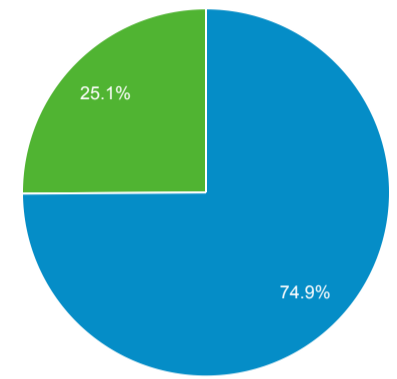

Users 454	New Users 370	Sessions 755	Number of Sessions per User 1.66
Pageviews 1,275	Pages / Session 1.69	Avg. Session Duration 00:01:39	Bounce Rate 33.38%

■ New Visitor ■ Returning Visitor