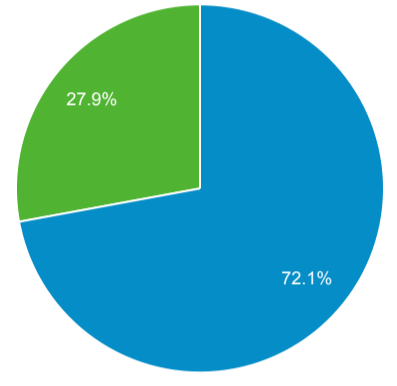

Audience Overview

Nov 1, 2022 - Nov 30, 2022

All Users
100.00% Users

Overview

Users 35,617	New Users 28,671	Sessions 101,262	Number of Sessions per User 2.84
Pageviews 468,704	Pages / Session 4.63	Avg. Session Duration 00:03:50	Bounce Rate 30.76%

■ New Visitor ■ Returning Visitor

Language	Users	% Users
1. el-gr	21,722	60.62%
2. en-us	5,159	14.40%
3. el	5,134	14.33%
4. en-gb	2,741	7.65%
5. en	292	0.81%
6. tr-tr	170	0.47%
7. de-de	82	0.23%
8. en-gr	47	0.13%
9. el-cy	37	0.10%
10. tr	36	0.10%