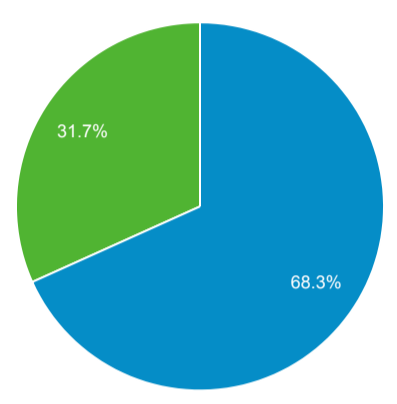

Audience Overview

Aug 1, 2022 - Aug 31, 2022

All Users
100.00% Users

Overview

Users 43,480	New Users 33,026	Sessions 127,363	Number of Sessions per User 2.93
Pageviews 478,765	Pages / Session 3.76	Avg. Session Duration 00:02:54	Bounce Rate 42.36%

■ New Visitor ■ Returning Visitor

Language	Users	% Users
1. el-gr	29,093	66.25%
2. el	5,568	12.68%
3. en-us	4,751	10.82%
4. en-gb	2,662	6.06%
5. tr-tr	533	1.21%
6. en	216	0.49%
7. de-de	118	0.27%
8. c	111	0.25%
9. tr-gr	90	0.20%
10. tr	68	0.15%