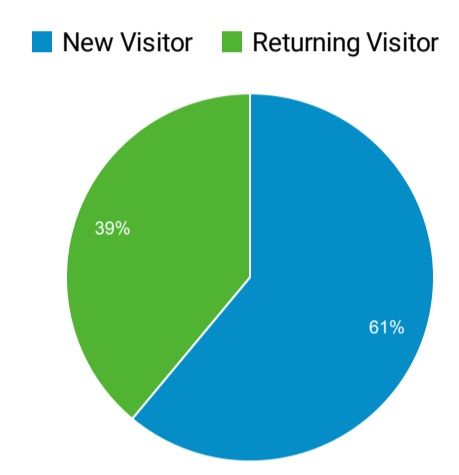

Audience Overview

Apr 1, 2022 - Apr 30, 2022

All Users
100.00% Users

Overview

Users 48,469	New Users 32,960	Sessions 143,354	Number of Sessions per User 2.96
Pageviews 493,926	Pages / Session 3.45	Avg. Session Duration 00:02:37	Bounce Rate 49.38%