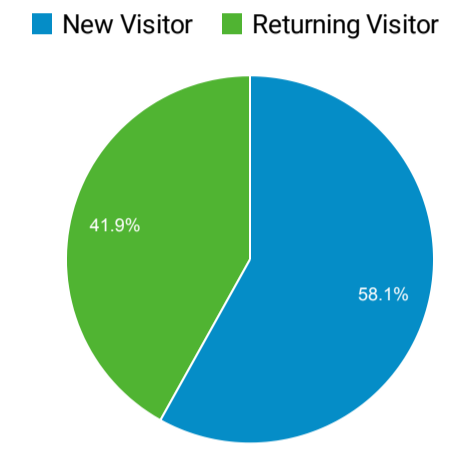

Audience Overview

Feb 1, 2022 - Feb 28, 2022

All Users
100.00% Users

Overview

Users 55,514	New Users 35,634	Sessions 170,184	Number of Sessions per User 3.07
Pageviews 545,449	Pages / Session 3.21	Avg. Session Duration 00:02:31	Bounce Rate 52.82%