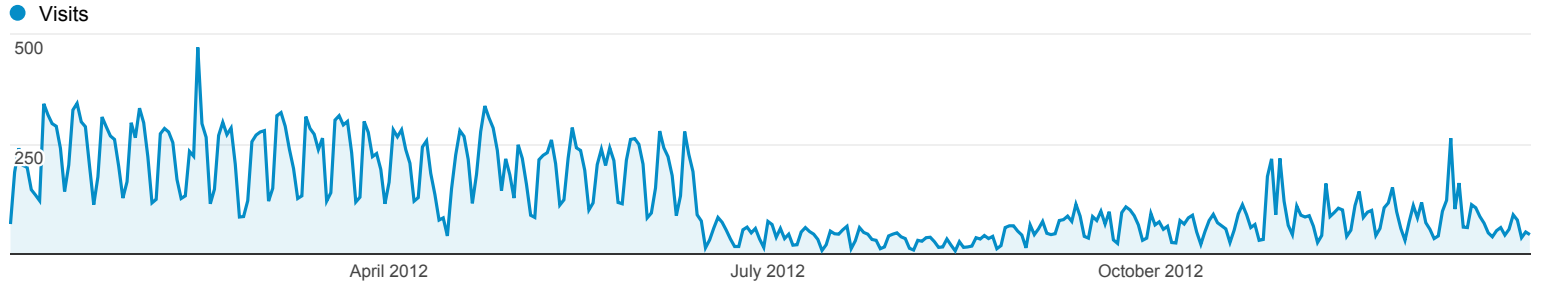

Audience Overview

% of visits: 100.00%

Overview

36,389 people visited this site

-  **Visits: 47,916**
-  **Unique Visitors: 36,389**
-  **Pageviews: 107,383**
-  **Pages / Visit: 2.24**
-  **Avg. Visit Duration: 00:01:59**
-  **Bounce Rate: 73.75%**
-  **% New Visits: 73.45%**

- **73.53% New Visitor**
35,234 Visits
- **26.47% Returning Visitor**
12,682 Visits

Language	Visits	% Visits
1. el	23,635	49.33%
2. en-us	11,325	23.64%
3. el-gr	10,940	22.83%
4. en-gb	982	2.05%
5. en	508	1.06%
6. de	133	0.28%
7. de-de	108	0.23%
8. bg	36	0.08%
9. it	29	0.06%
10. fr	28	0.06%