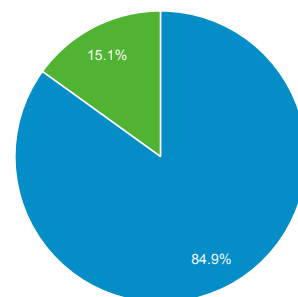

Dec 1, 2015 - Dec 31, 2015

Audience Overview

All Sessions
100.00%

Overview

■ New Visitor ■ Returning Visitor

Language	Sessions	% Sessions
1. el	196	62.82%
2. el-gr	56	17.95%
3. en-us	51	16.35%
4. en-gb	4	1.28%
5. el-gz	1	0.32%
6. en	1	0.32%
7. es	1	0.32%
8. ru-ru	1	0.32%
9. tr	1	0.32%