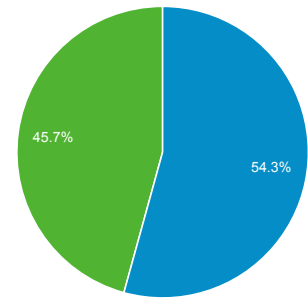

Apr 1, 2013 - Apr 30, 2013

Audience Overview

● % of visits: 100.00%

Overview

359 people visited this site

■ New Visitor ■ Returning Visitor

Language	Visits	% Visits
1. el	322	58.65%
2. el-gr	128	23.32%
3. en-us	84	15.30%
4. en	9	1.64%
5. en-gb	2	0.36%
6. ru	2	0.36%
7. de	1	0.18%
8. es-es	1	0.18%