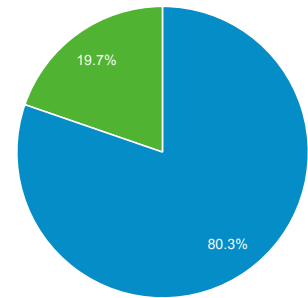

http://epixeireite.duth.gr - http://epixeireite.duth.gr
epixeireite.duth.gr [DEFAULT]

Apr 1, 2013 - Apr 30, 2013

Audience Overview

% of visits: 100.00%

Overview

4,393 people visited this site

■ New Visitor ■ Returning Visitor

Language	Visits	% Visits
1. el	2,260	43.69%
2. el-gr	1,560	30.16%
3. en-us	1,162	22.46%
4. en	87	1.68%
5. en-gb	54	1.04%
6. de-de	11	0.21%
7. ru	6	0.12%
8. de	5	0.10%
9. it	4	0.08%
10. pl	4	0.08%

[view full report](#)