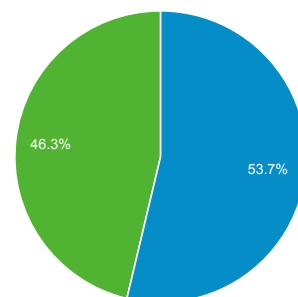

Language	Sessions	% Sessions
1. el	1,023	44.75%
2. el-gr	717	31.36%
3. en-us	447	19.55%
4. en-gb	44	1.92%
5. de	24	1.05%
6. en	8	0.35%
7. de-de	5	0.22%
8. sv-se	5	0.22%
9. fr-fr	4	0.17%
10. es	3	0.13%