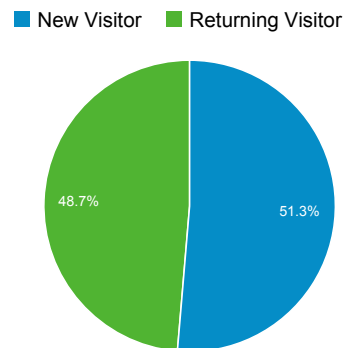

May 1, 2014 - May 31, 2014

Audience Overview

All Sessions
100.00%

+ Add Segment

Overview

Sessions 2,988	Users 1,902	Pageviews 4,935
Pages / Session 1.65	Avg. Session Duration 00:02:03	Bounce Rate 31.63%
% New Sessions 51.34%		