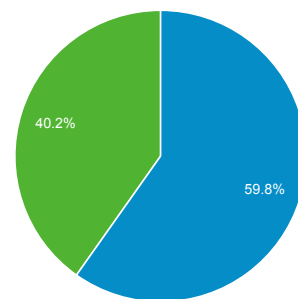

Mar 1, 2014 - Mar 31, 2014

Audience Overview

All Visits
100.00%

Overview

■ New Visitor ■ Returning Visitor

Language	Visits	% Visits
1. el	1,314	48.20%
2. el-gr	746	27.37%
3. en-us	586	21.50%
4. en	32	1.17%
5. en-gb	18	0.66%
6. de	5	0.18%
7. de-de	5	0.18%
8. fr	4	0.15%
9. fr-fr	4	0.15%
10. it	3	0.11%