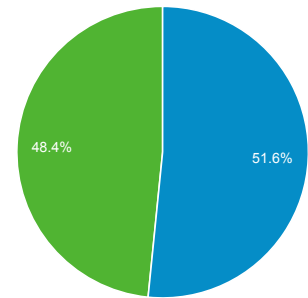

Audience Overview

% of visits: 100.00%

Overview

5,273 people visited this site

Returning Visitor New Visitor

Language	Visits	% Visits
1. el	4,072	47.27%
2. el-gr	2,482	28.81%
3. en-us	1,734	20.13%
4. en	139	1.61%
5. en-gb	129	1.50%
6. de	9	0.10%
7. de-de	9	0.10%
8. es-es	7	0.08%
9. fr	5	0.06%
10. fr-fr	5	0.06%