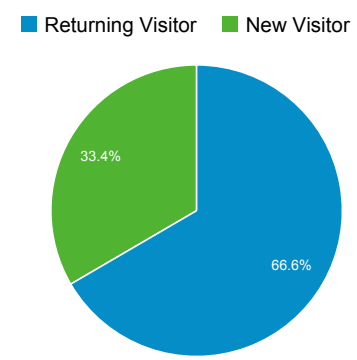

# Audience Overview

All Sessions  
100.00%

+ Add Segment

## Overview

Sessions  
**185,960**

Users  
**80,763**

Pageviews  
**851,236**

Pages / Session  
**4.58**

Avg. Session Duration  
**00:03:38**

Bounce Rate  
**39.29%**

% New Sessions  
**33.34%**